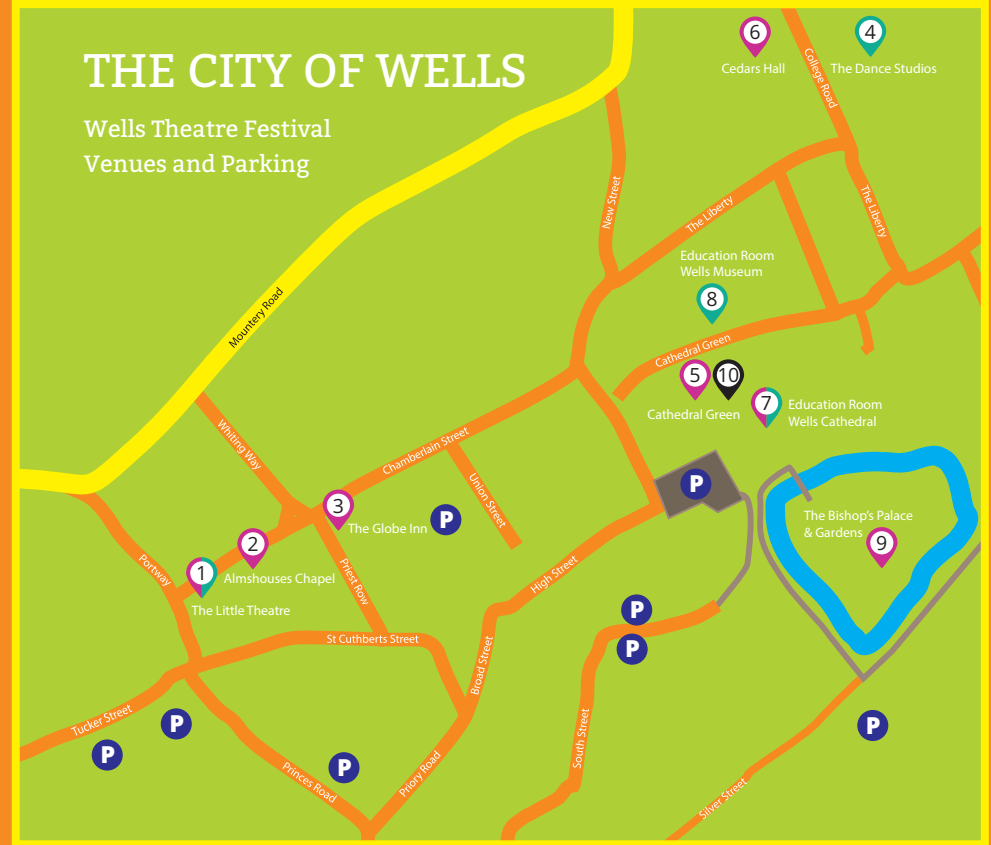

SUNDAY 15TH JULY

ACTING AT THE GLOBE	Dominic Mafham	Wells Museum	11:00	£10.00	£7.00
SPOKEN WORD	Liv Torc	The Globe Inn	12:30	£2.00	FREE
I FOUND MY HORN	Jonathan Guy Lewis	Cedars Hall	14:00	£15.00	£12.00
KING LEAR	Wells Theatre Company	The Bishop's Palace	19:00	£15.00	£10.00 *

* FAMILY TICKETS AVAILABLE

TICKETS SUBJECT TO A BOOKING FEE

THE CITY OF WELLS

Wells Theatre Festival
Venues and Parking

THE VENUES

PERFORMANCES

- 1 The Little Theatre
- 2 Almshouses Chapel
- 3 The Globe Inn
- 5 Cathedral Green
- 6 Cedars Hall
- 7 Education Room, Wells Cathedral
- 9 The Bishop's Palace & Gardens